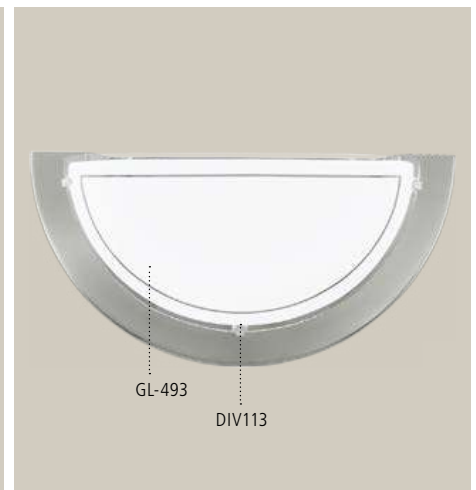

83163 PLANET 1

Luminario de pared; acero, níquel satinado; cristal lacado, blanco, claro
wall luminaire; steel, nickel satined, coated glass, white, clear

L 290, H 145, A 85

L 290

H 145