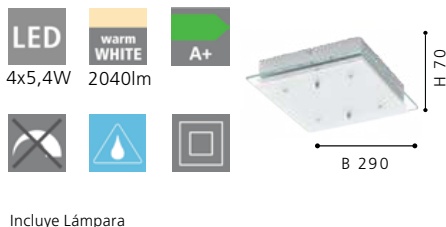

93888 FRES 2

Luminario de pared, techo; acero, cromo; cristal, cristal satinado, transparente, blanco wall, ceiling luminaire; steel, chrome; glass, satinated glass, clear, white

L 290, B 290, H 70