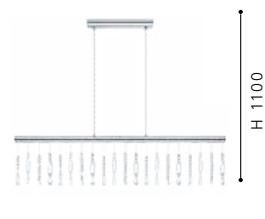

L 970

LED

39344 CLIMENE

Luminario colgante; aluminio, acero, madera, aluminio cepillado,
níquel satinado, plástico
pendant luminaire; aluminium, steel, wood, brushed aluminium,
satin nickel, plastic

L 940, B 45, H 1500