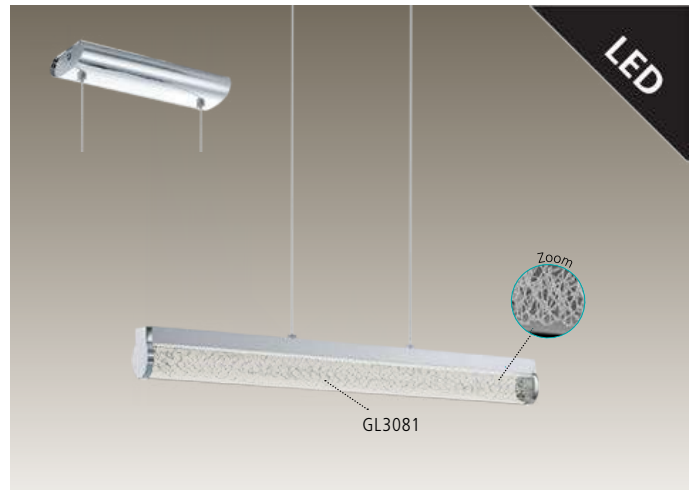

93525 TREVELO

Luminario colgante; cromada, cristal satinado, transparente
pendant luminaire; steel, chrome; satinated glass, crystal, white, clear

L 765, B 70, H 1100