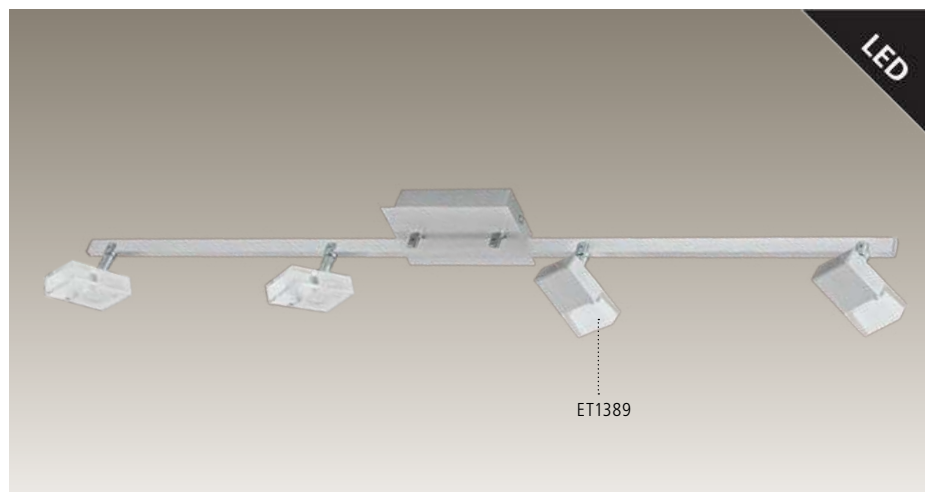

93868 GEMINI

Spot de 4 Luces; acero, aluminio cepillado; cristal, transparente, satin
spot 4 L; steel, brushed aluminium; glass, clear, satinated

L 975, B 100