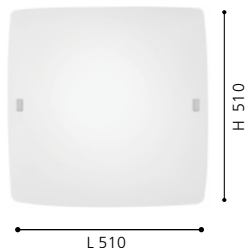

83244 BORG0

Luminario de techo; satinado, cristal, blanco
ceiling luminaire; satined, glass, white

ACCESORIO ET0236

L 510, H 510