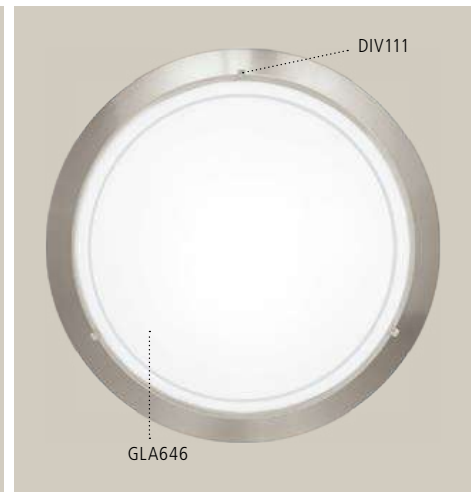

83162 PLANET 1

Luminario techo, pared; acero, níquel satinado; cristal lacado, blanco, claro
wall, ceiling luminaire; steel, nickel satined, coated glass, white, clear

Ø 290, A 85

Ø 290