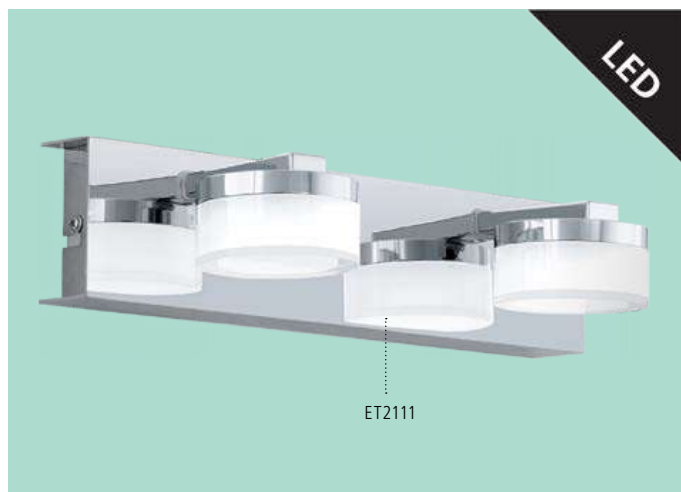

94651 ROMENDO

Luminario de pared de 2 Luces; acero, cromo; plástico, transparente, satin

wall luminaire 2 L; steel, chrome; plastic, clear, satinated

L 70, H 155, A 120