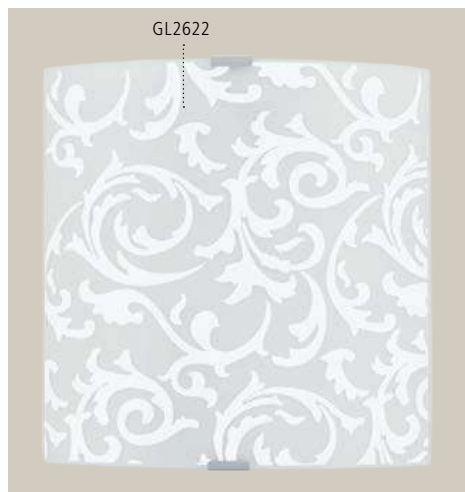

L 280, H 290, A 85

92168 ARLENA

Luminario pared, techo; acero, cristal satinado, diseño a cuadros
wall, ceiling luminaire; steel, satinated glass, squares design

L 175, H 210, A 85

92072

91244 GRAFIK

Luminario pared,techo; cromo, cristal impreso, blanco
wall. ceiling luminaire; chrome, printed glass, white