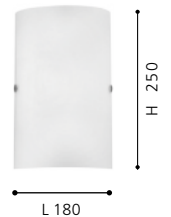

85979 TROY 3

Luminario pared; acero, níquel satinado, cristal satinado, blanco
wall luminaire; steel, nickel satinated, satinated glass, white

L 180, H 250, A 75