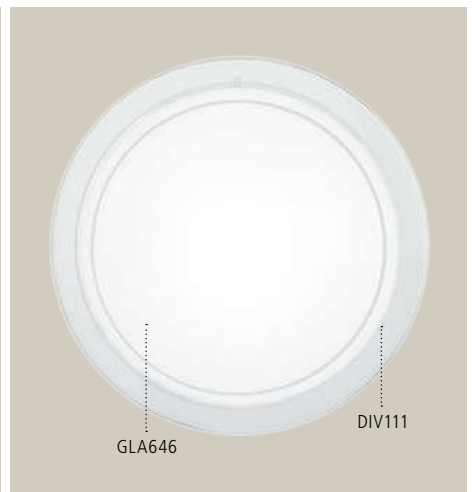

83153 PLANET 1

Luminario techo, pared; acero, blanco; cristal lacado, blanco
wall luminaire; steel, white, coated glass, white

Ø 290, A 85

Ø 290