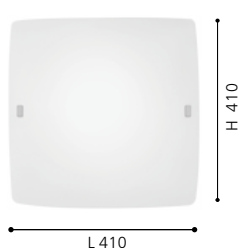

83243 BORG0

Luminario de techo; satinado, cristal, blanco
ceiling luminaire; satined, glass, white

ACCESORIO ET0236

L 410, H 410