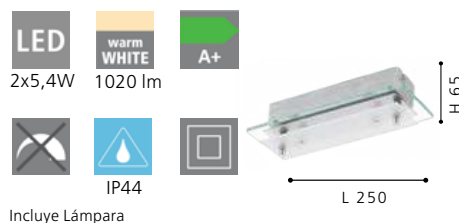

93885 FRES 2

Luminario de pared, techo; acero, cromo; cristal, cristal satinado, transparente, blanco wall, ceiling luminaire; steel, chrome; glass, satinated glass, clear, white

L 250, B 85, H 65