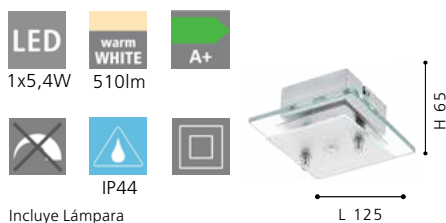

93884 FRES 2

Luminario de pared, techo; acero, cromo; cristal, cristal satinado, transparente, blanco wall, ceiling luminaire; steel, chrome; glass, satinated glass, clear, white

L 125, B 125, H 65