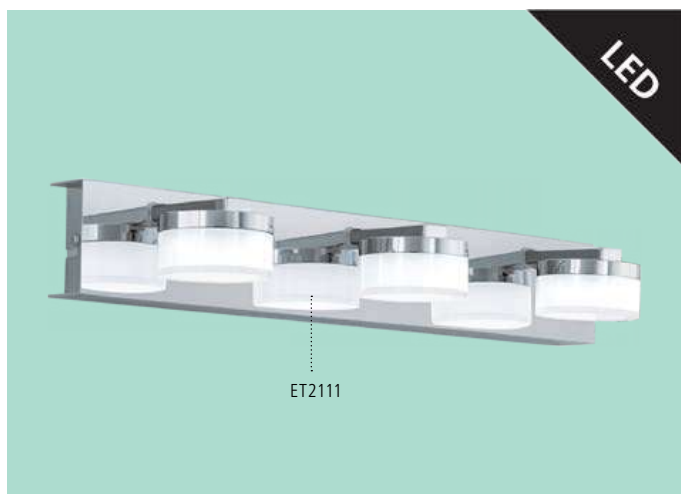

wall luminaire 2 L; steel, chrome; plastic, clear, satinated

L 300, H 70, A 125

94653 ROMENDO

Luminario de pared de 3 Luces; acero, cromo; plástico, transparente, satin

wall luminaire 3 L; steel, chrome; plastic, clear, satinated