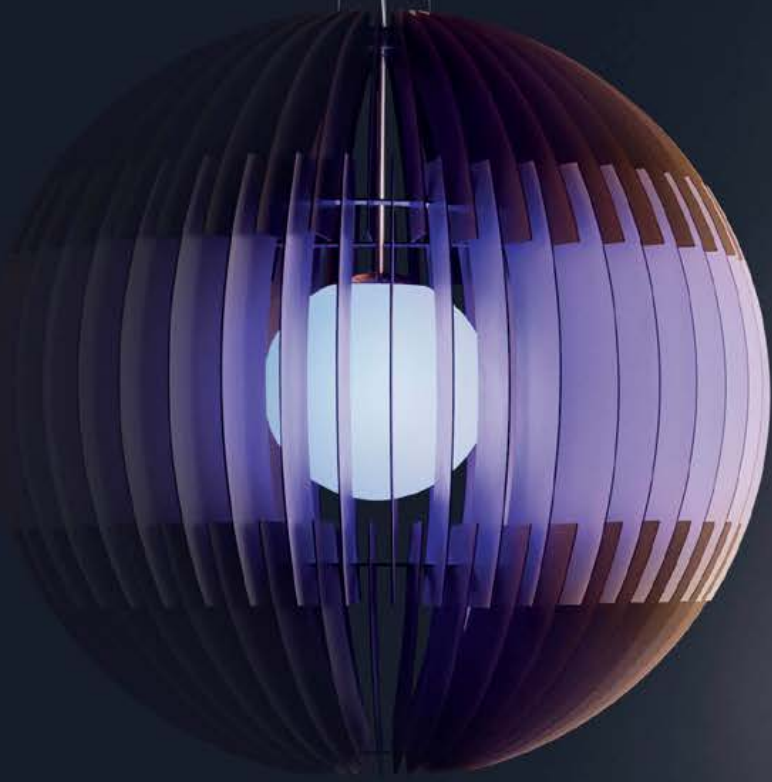

EGLO
my light | my style

EGLO MÉXICO ILUMINACIÓN
Prol. Av. Lopez Mateos Sur No. 3561
Fracc. Los Gavilanes, C.P. 45645
Tlajomulco de Zuñiga, Jalisco.
Tel. 01 (800) 011.3456
Tel. 01 (33) 36387.2095 al 97
E-Mail. info-mexico@eglo.com

www.eglo.com