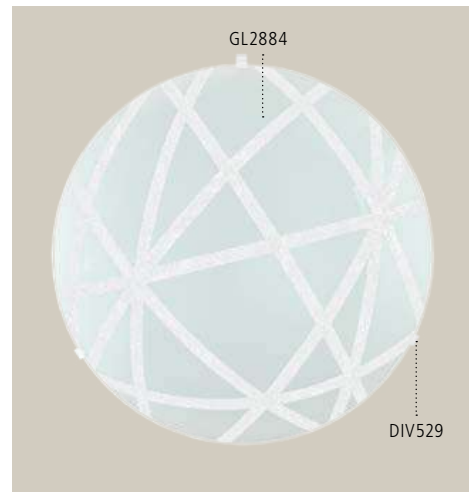

L 340, H 340, A 95

89324 TOLEDA

Luminario techo, pared; acero, blanco, cristal
satinado, metal, blanco, café, naranja
wall, ceiling luminaire; steel, white, satinated
glass, metal, white, brown, orange

L 410, H 410, A 98