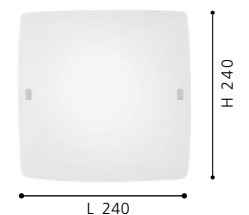

83241 BORG0

Luminario de techo; satinado, cristal, blanco
ceiling luminaire; satined, glass, white

ACCESORIO ET0236

L 240, H 240