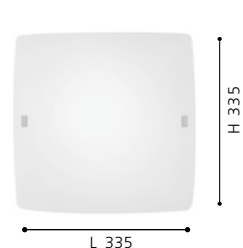

83242 BORG0

Luminario de techo; satinado, cristal, blanco
ceiling luminaire; satined, glass, white

ACCESORIO ET0236

L 335, H 335