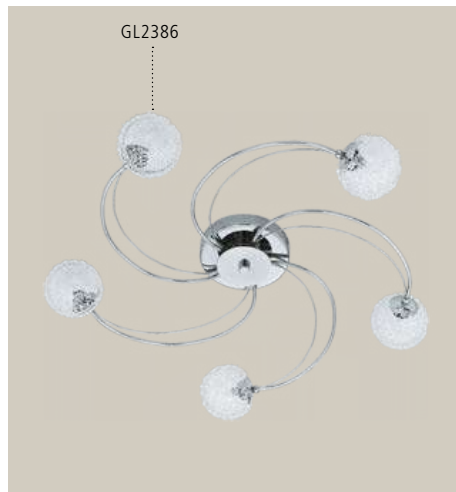

90598 LUKA

Luminario pared,techo;níquel mate, cristal satinado
wall,ceiling luminaire; nickel matt: satinated glass

Ø 725, A 130