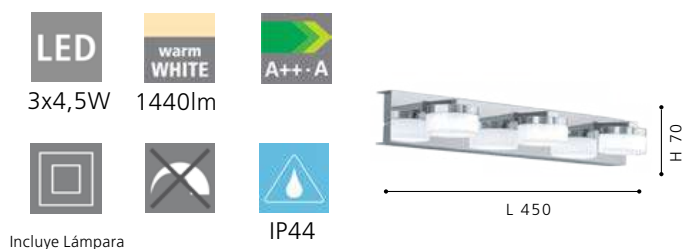

94653 ROMENDO

Luminario de pared de 3 Luces; acero, cromo; plástico, transparente, satin

wall luminaire 3 L; steel, chrome; plastic, clear, satinated

L 450, H 70, A 125